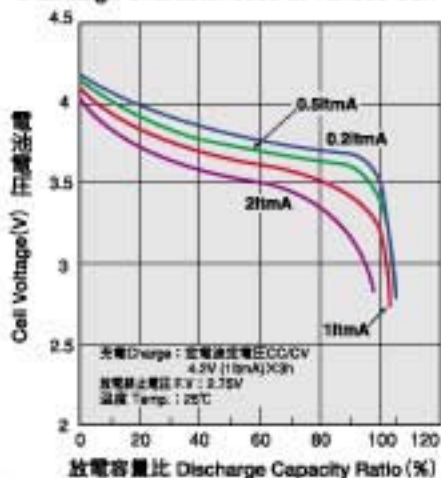

●放電レート特性

Discharge Characteristics at Various Currents

●放電温度特性 1ItmA

Discharge Characteristics at Various Temp.

●放置特性 100%充電状態

Storage Characteristics 100% Charged State

●充電レート特性

Charge Characteristics

●サイクル寿命特性

Cycle Life Characteristics