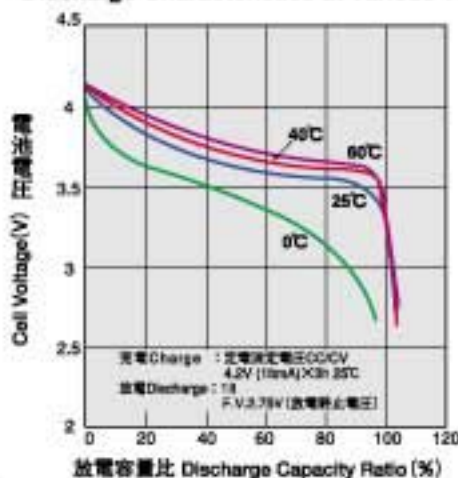

●放電レート特性

Discharge Characteristics at Various Currents

●放電温度特性 1ItmA

Discharge Characteristics at Various Temp.

●放置特性 100%充電状態

Storage Characteristics 100% Charged State

●充電レート特性

Charge Characteristics

●サイクル寿命特性

Cycle Life Characteristics