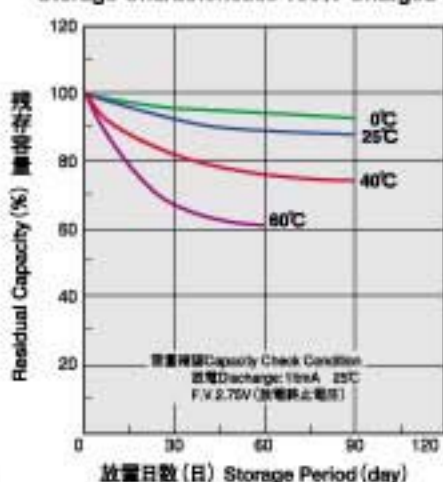

●放電レート特性

Discharge Characteristics at Various Currents

●放電温度特性 1ItmA

Discharge Characteristics at Various Temp.

●放置特性 100%充電状態

Storage Characteristics 100% Charged State

●充電レート特性

Charge Characteristics

●サイクル寿命特性

Cycle Life Characteristics