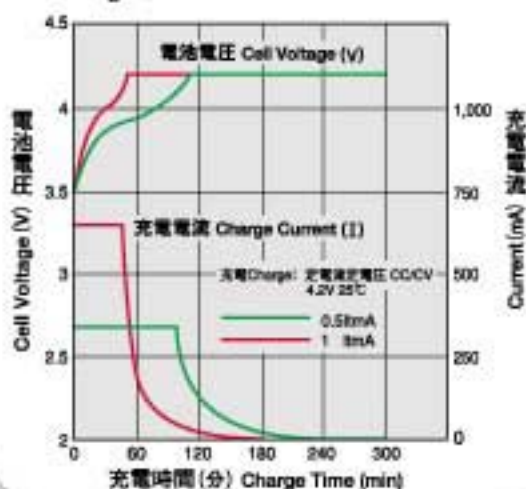

●放電レート特性

Discharge Characteristics at Various Currents

●放電温度特性 1ItmA

Discharge Characteristics at Various Temp.

●放置特性 100%充電状態

Storage Characteristics 100% Charged State

●充電レート特性

Charge Characteristics